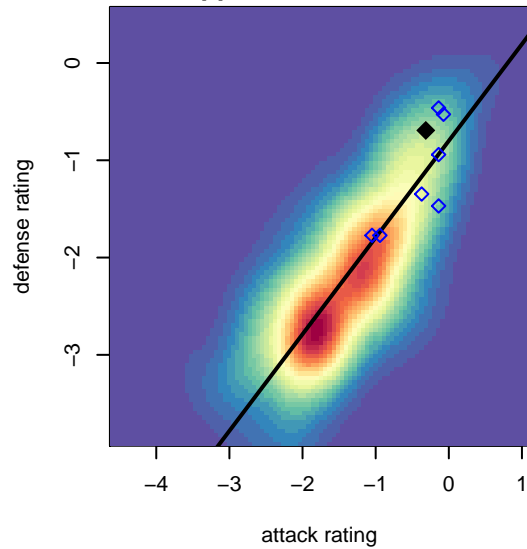

Boise Nationals Barcelona Red B03

Boise Nationals
 Boise, ID
 B03 total strength=653
 attack=0.73 defense=0.5
 fall league = Idaho D3 A U11
 spr league = Spr Idaho D3 A U11

alt names used:
 BNSC BARCELONA RED
 BNSC BARCELONA RED
 BOISE NATIONALS BARCELONA RED (ID)

Venues played:
 2014 Idaho D3 A U11
 2014 Spr Idaho D3 A U11

Boise Nationals Barcelona Red B03
 Dots are actual minus expected GF (blue circles) and GA (red triangles).
 Blue line is smoothed change in attack strength. Red is smoothed change in defense strength.

**attack and defense variance (black dot)
relative to other teams
and top 10 in region**

**attack and defense rating
relative to others at age
and all opponents in last 13 months**

Performance relative to 13 month average